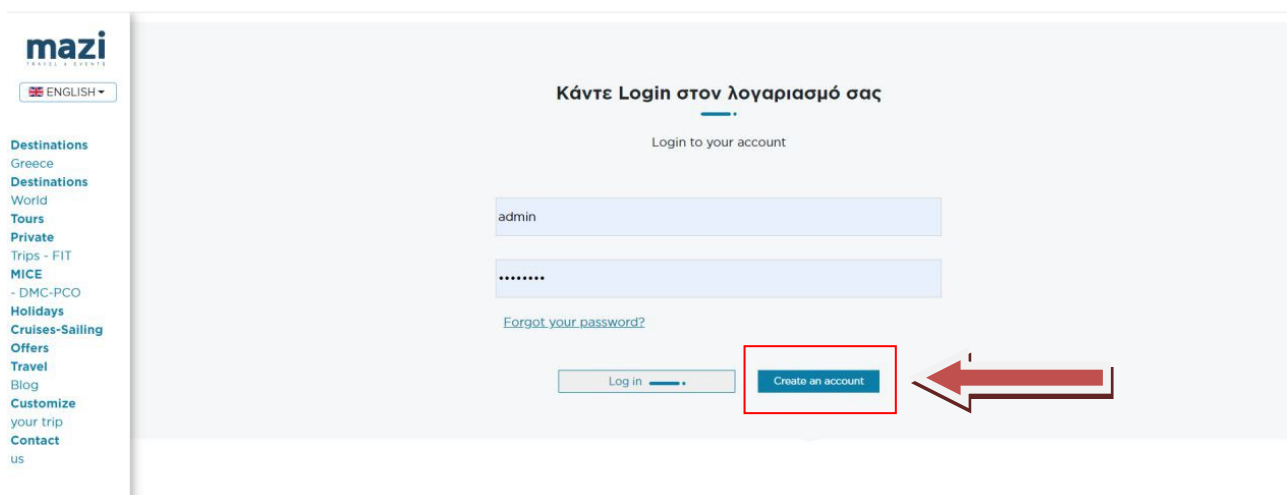

The 3 steps you have to make to login in our web side www.mazitravel.com/en

Step 1. Go to www.mazitravel.com/en at the bottom of the page

Step 2. Click the button “Create an account”

Step 3. Fill in the fields and click register