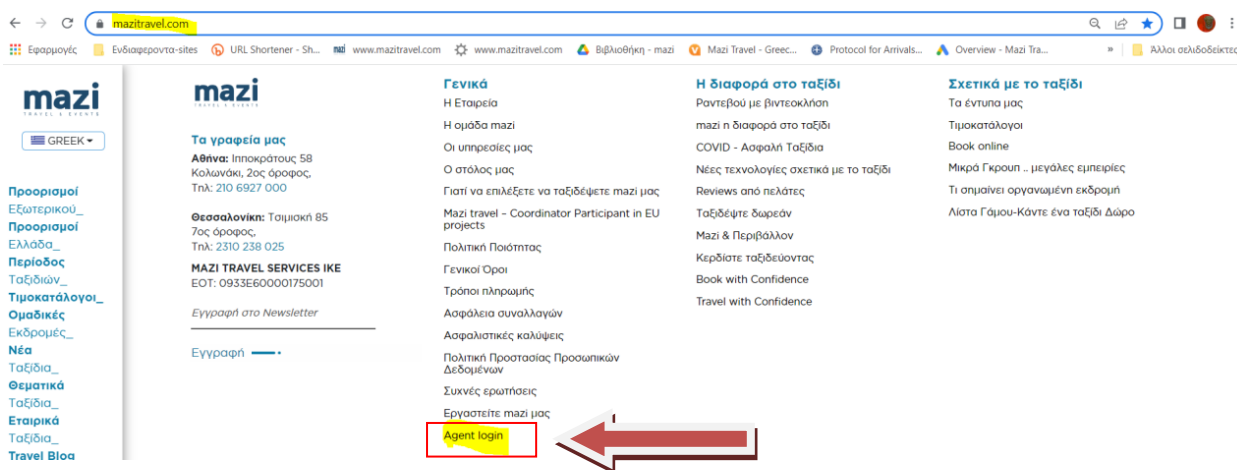

The 3 steps you have to make to login in our web side www.mazitravel.com/en

Step 1. Go to www.mazitravel.com/en at the bottom of the page

Step 2. Click the button “Create an account”

Step 3. Fill in the fields and click register